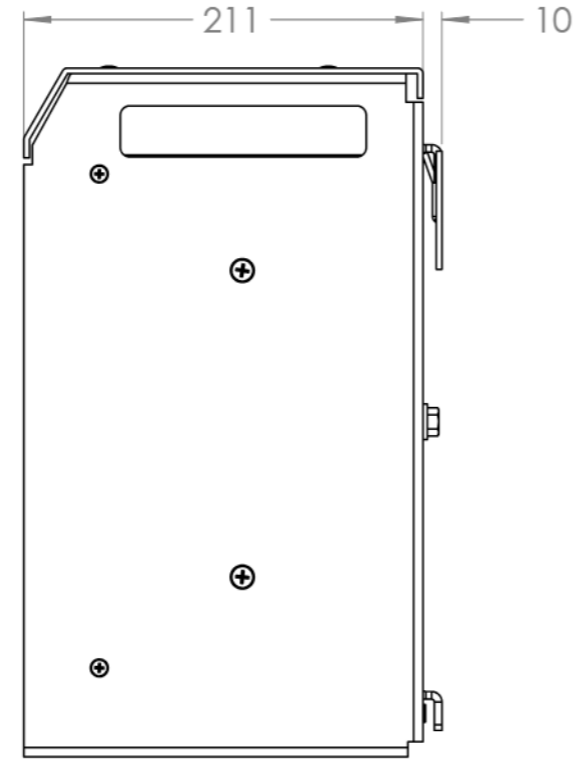

Dimension Drawing - Isolation Transformer

ITR000702001

Isolation Transformer 7000W 230V

Countersunk M6 holes(5x)

Dimensions in mm