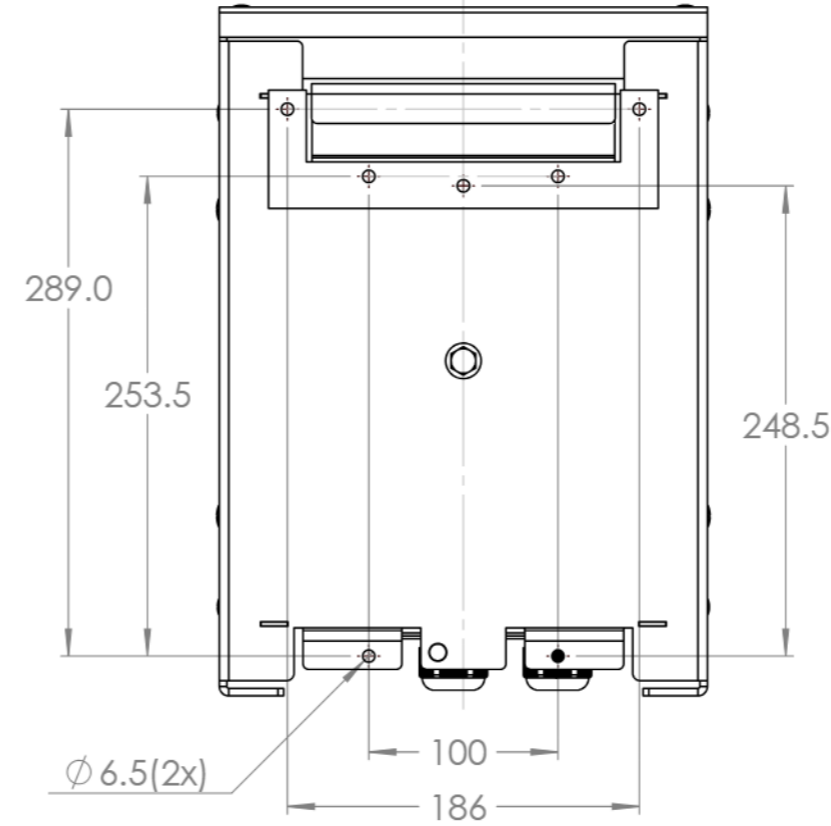

Dimension Drawing - Isolation Transformer

ITR000702001

Isolation Transformer 7000W 230V

Countersunk M6 holes(5x)

Dimensions in mm