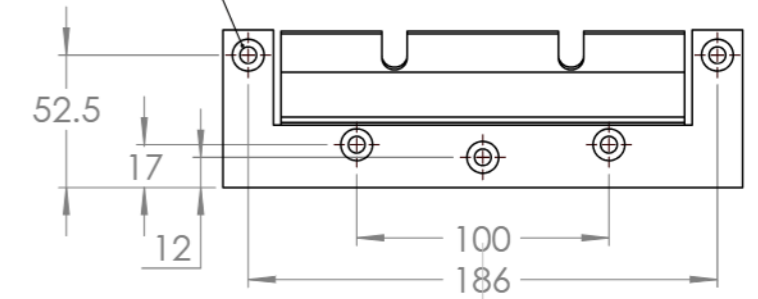

Dimension Drawing - Isolation Transformer

ITR000702001

Isolation Transformer 7000W 230V

Countersunk M6 holes(5x)

Dimensions in mm