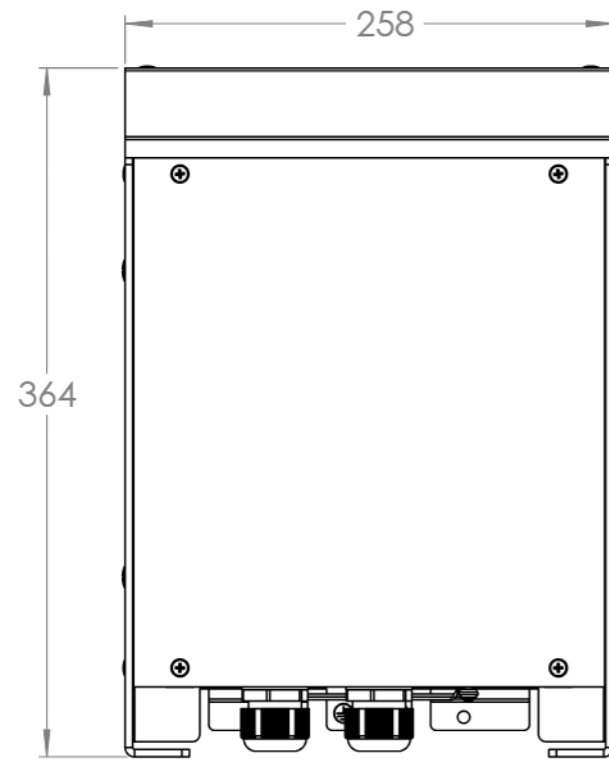

Dimension Drawing - Isolation Transformer

ITR000702001

Isolation Transformer 7000W 230V

Countersunk M6 holes(5x)

Dimensions in mm