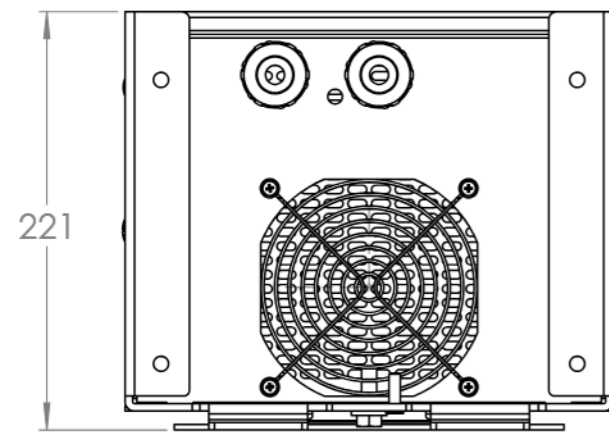

Dimension Drawing - Isolation Transformer

ITR000702001

Isolation Transformer 7000W 230V

Countersunk M6 holes(5x)

Dimensions in mm