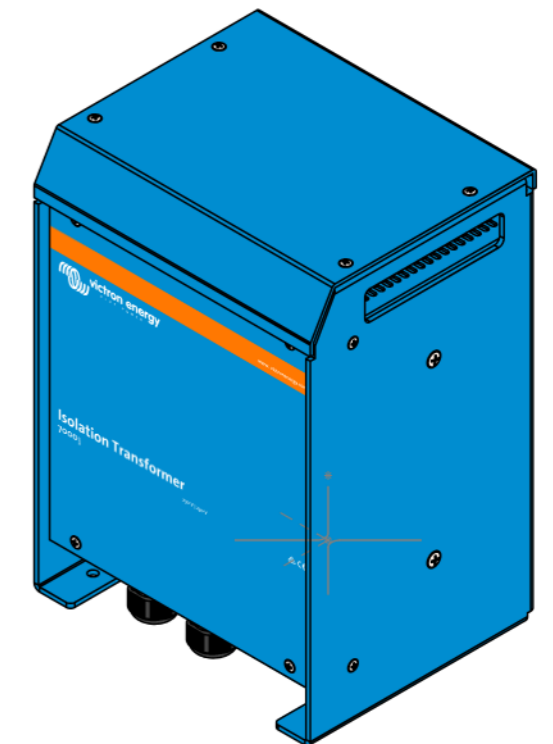

Dimension Drawing - Isolation Transformer

ITR000702001

Isolation Transformer 7000W 230V

Countersunk M6 holes(5x)

Dimensions in mm