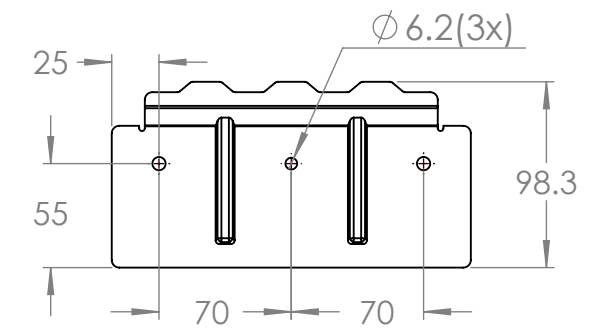

Dimension Drawing - Inverter

PIN122160000	Inverter 12/1600 230V Smart
PIN242160000	Inverter 24/1600 230V Smart
PIN482160000	Inverter 48/1600 230V Smart
PIN122200000	Inverter 12/2000 230V Smart
PIN242200000	Inverter 24/2000 230V Smart
PIN482200000	Inverter 48/2000 230V Smart

Dimensions in mm