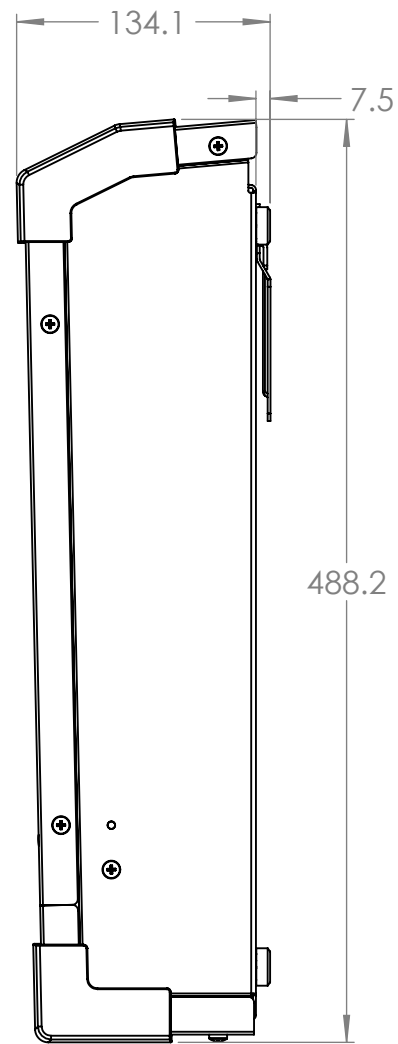

Dimension Drawing - Inverter

PIN122160000	Inverter 12/1600 230V Smart
PIN242160000	Inverter 24/1600 230V Smart
PIN482160000	Inverter 48/1600 230V Smart
PIN122200000	Inverter 12/2000 230V Smart
PIN242200000	Inverter 24/2000 230V Smart
PIN482200000	Inverter 48/2000 230V Smart

Dimensions in mm