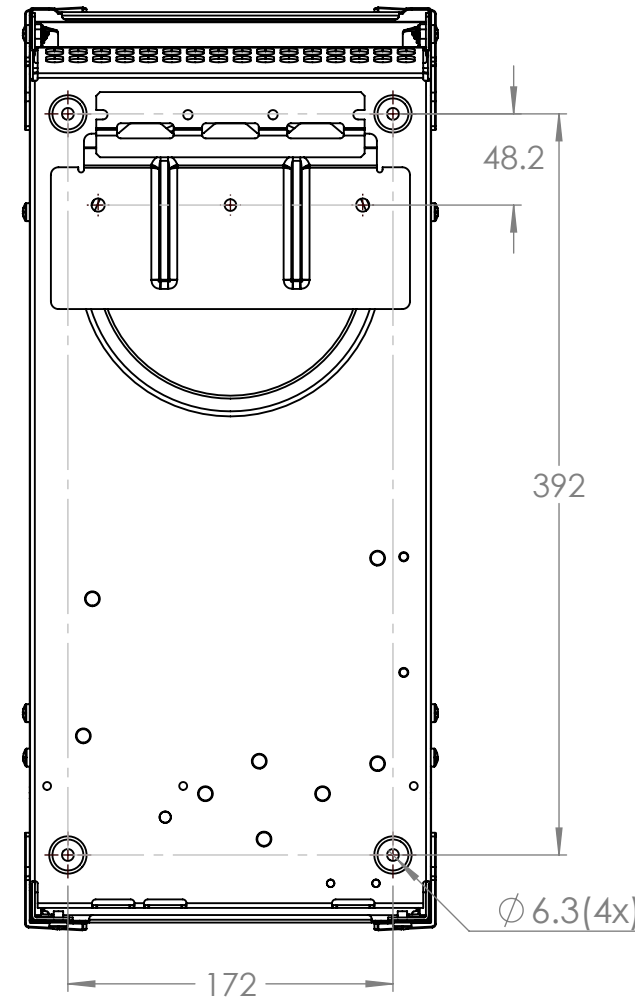

Dimension Drawing - Inverter

PIN122160000	Inverter 12/1600 230V Smart
PIN242160000	Inverter 24/1600 230V Smart
PIN482160000	Inverter 48/1600 230V Smart
PIN122200000	Inverter 12/2000 230V Smart
PIN242200000	Inverter 24/2000 230V Smart
PIN482200000	Inverter 48/2000 230V Smart

Dimensions in mm