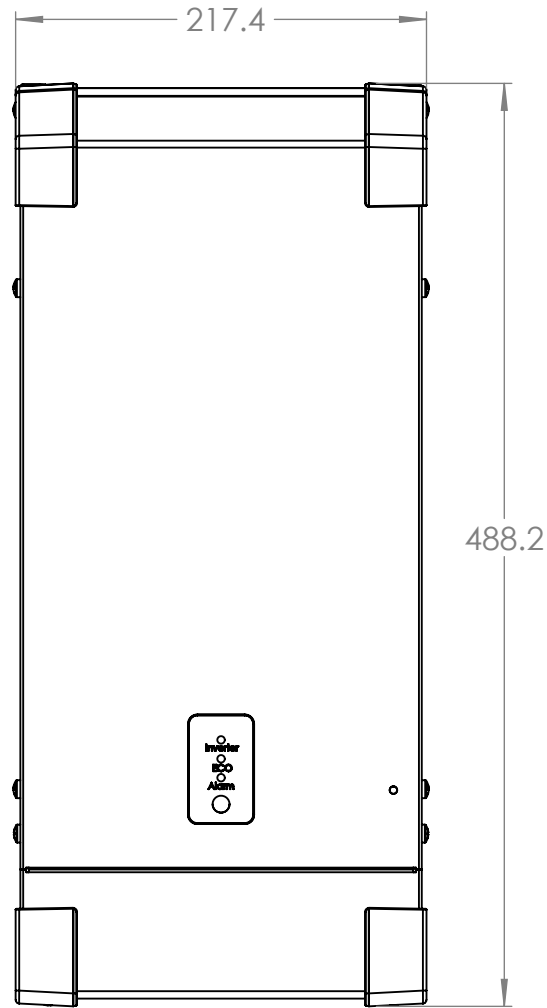

Dimension Drawing - Inverter

PIN122160000	Inverter 12/1600 230V Smart
PIN242160000	Inverter 24/1600 230V Smart
PIN482160000	Inverter 48/1600 230V Smart
PIN122200000	Inverter 12/2000 230V Smart
PIN242200000	Inverter 24/2000 230V Smart
PIN482200000	Inverter 48/2000 230V Smart

Dimensions in mm