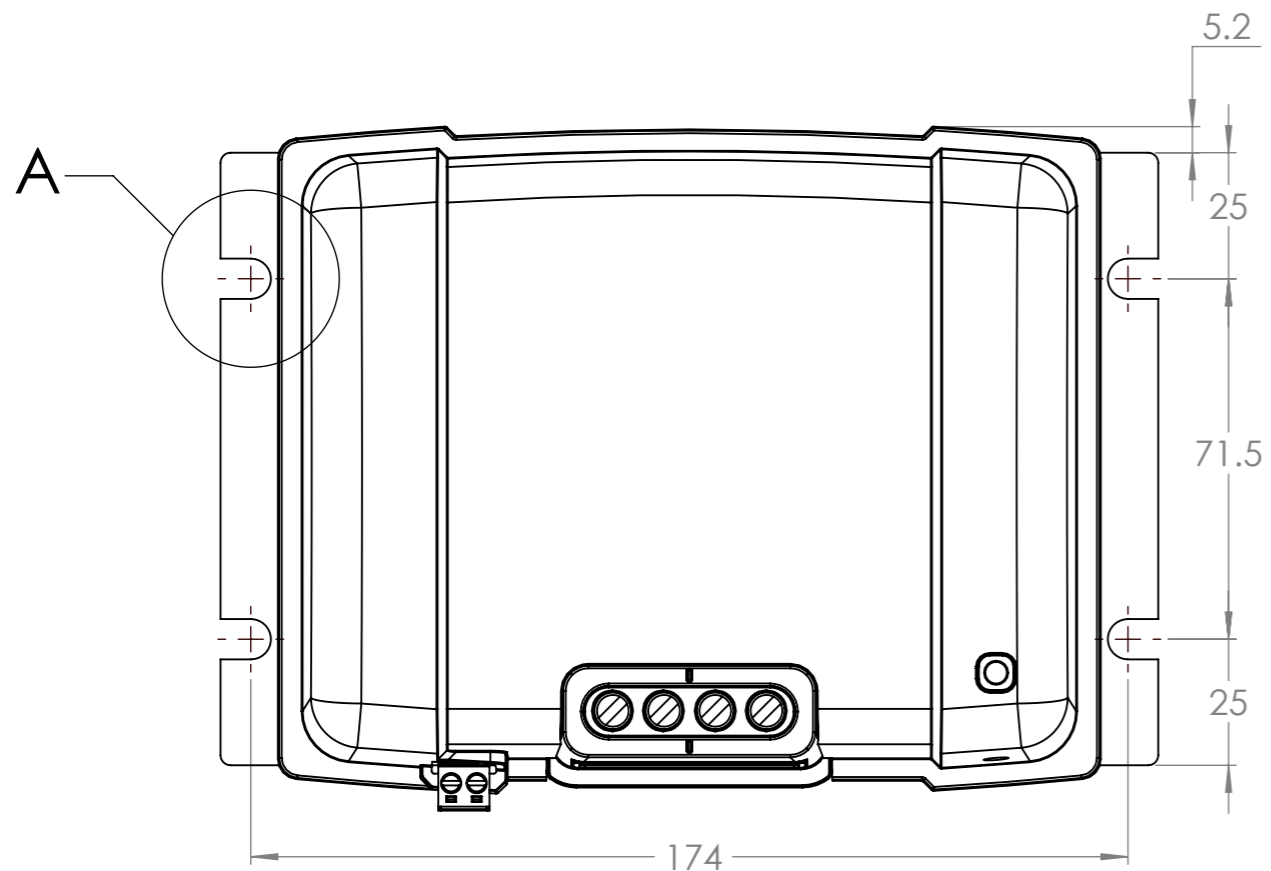

Dimension Drawing - Orion 380W-400W isolated	
ORI242441110	Orion-Tr 24/24-17A (400W) Isolated DC-DC converter
ORI244841110	Orion-Tr 24/48-8,5A (400W) Isolated DC-DC converter
ORI482441110	Orion-Tr 48/24-16A (380W) Isolated DC-DC converter
ORI484841110	Orion-Tr 48/48-8A (380W) Isolated DC-DC converter

DETAIL A
2x
SCALE 1 : 1

Dimensions in mm