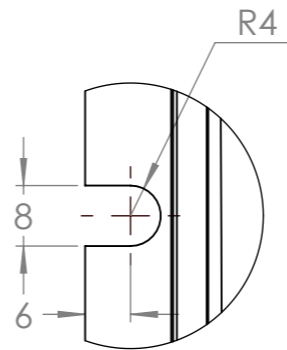

Dimension Drawing - Orion 380W-400W isolated	
ORI242441110	Orion-Tr 24/24-17A (400W) Isolated DC-DC converter
ORI244841110	Orion-Tr 24/48-8,5A (400W) Isolated DC-DC converter
ORI482441110	Orion-Tr 48/24-16A (380W) Isolated DC-DC converter
ORI484841110	Orion-Tr 48/48-8A (380W) Isolated DC-DC converter

DETAIL A
2x
SCALE 1 : 1

Dimensions in mm