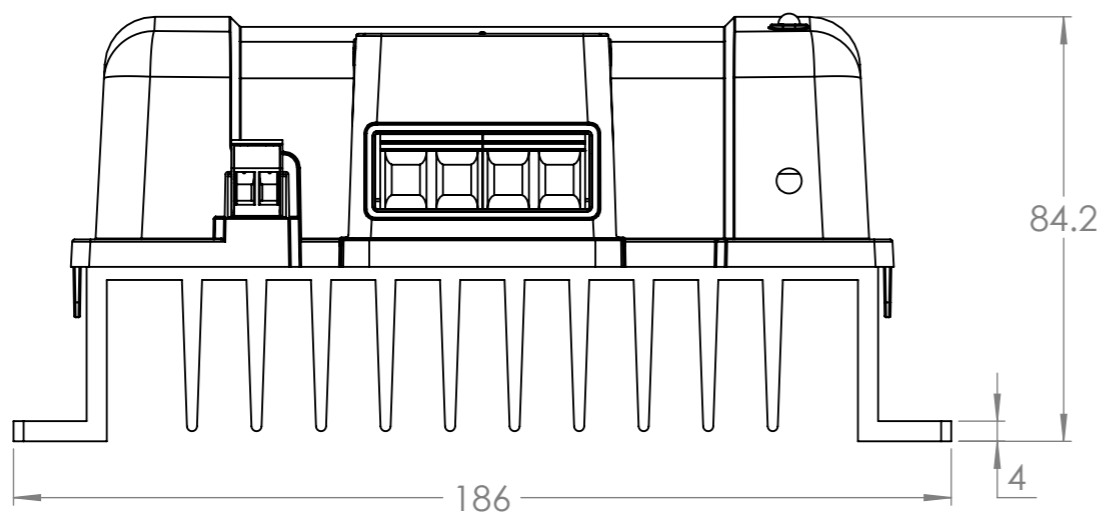

Dimension Drawing - Orion 380W-400W isolated	
ORI242441110	Orion-Tr 24/24-17A (400W) Isolated DC-DC converter
ORI244841110	Orion-Tr 24/48-8,5A (400W) Isolated DC-DC converter
ORI482441110	Orion-Tr 48/24-16A (380W) Isolated DC-DC converter
ORI484841110	Orion-Tr 48/48-8A (380W) Isolated DC-DC converter

DETAIL A
2x
SCALE 1 : 1

Dimensions in mm