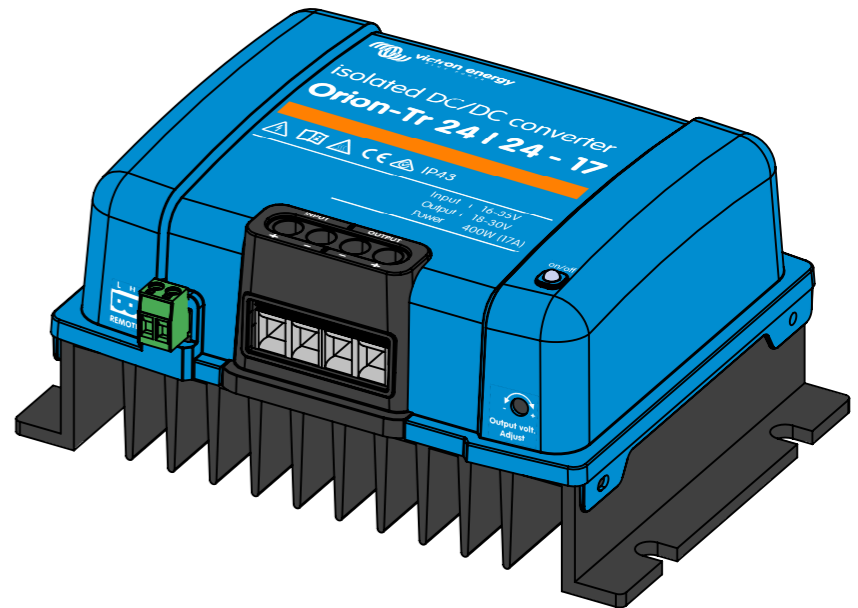

Dimension Drawing - Orion 380W-400W isolated	
ORI242441110	Orion-Tr 24/24-17A (400W) Isolated DC-DC converter
ORI244841110	Orion-Tr 24/48-8,5A (400W) Isolated DC-DC converter
ORI482441110	Orion-Tr 48/24-16A (380W) Isolated DC-DC converter
ORI484841110	Orion-Tr 48/48-8A (380W) Isolated DC-DC converter

DETAIL A
2x
SCALE 1 : 1

Dimensions in mm