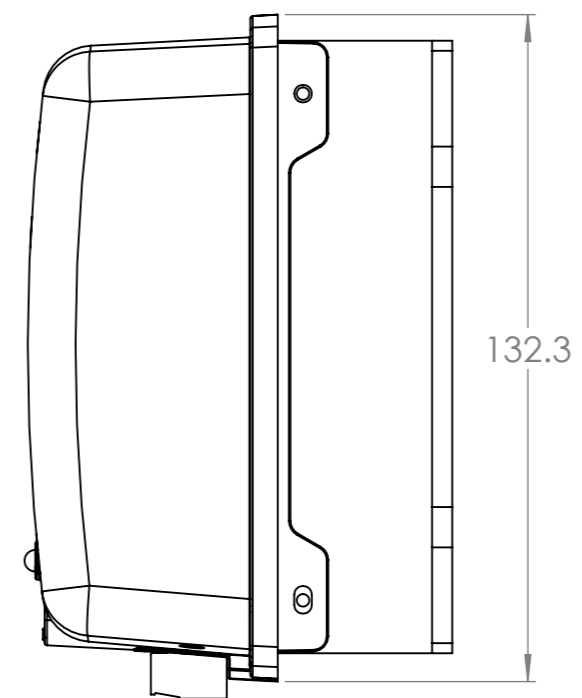

Dimension Drawing - Orion 380W-400W isolated	
ORI242441110	Orion-Tr 24/24-17A (400W) Isolated DC-DC converter
ORI244841110	Orion-Tr 24/48-8,5A (400W) Isolated DC-DC converter
ORI482441110	Orion-Tr 48/24-16A (380W) Isolated DC-DC converter
ORI484841110	Orion-Tr 48/48-8A (380W) Isolated DC-DC converter

DETAIL A
2x
SCALE 1 : 1

Dimensions in mm