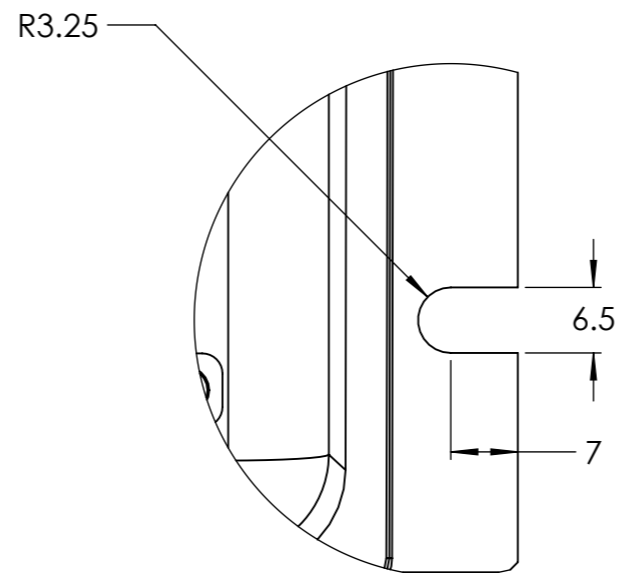

Dimension Drawing - Orion-Middle

ORI121222110	Orion-Tr 12/12-18A (220W) Isolated DC-DC converter
ORI122424110	Orion-Tr 12/24-10A (240W) Isolated DC-DC converter
ORI241224110	Orion-Tr 24/12-20A (240W) Isolated DC-DC converter
ORI242428110	Orion-Tr 24/24-12A (280W) Isolated DC-DC converter
ORI244828110	Orion-Tr 24/48-6A (280W) Isolated DC-DC converter
ORI481224110	Orion-Tr 48/12-20A (240W) Isolated DC-DC converter
ORI482428110	Orion-Tr 48/24-12A (280W) Isolated DC-DC converter
ORI484828110	Orion-Tr 48/48-6A (280W) Isolated DC-DC converter

DETAIL A
SCALE 2 : 1.5

Dimensions in mm

victron energy

BLUE POWER