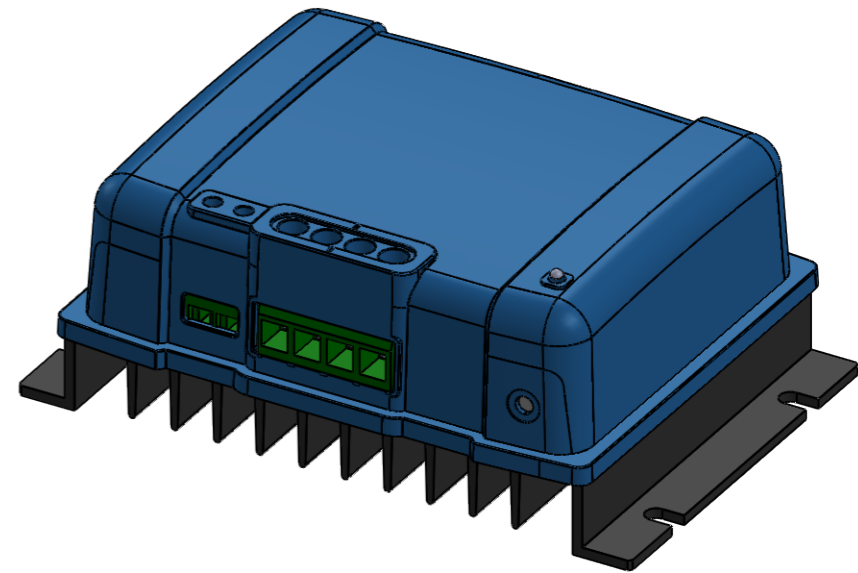

Dimension Drawing - Orion-Middle

ORI121222110	Orion-Tr 12/12-18A (220W) Isolated DC-DC converter
ORI122424110	Orion-Tr 12/24-10A (240W) Isolated DC-DC converter
ORI241224110	Orion-Tr 24/12-20A (240W) Isolated DC-DC converter
ORI242428110	Orion-Tr 24/24-12A (280W) Isolated DC-DC converter
ORI244828110	Orion-Tr 24/48-6A (280W) Isolated DC-DC converter
ORI481224110	Orion-Tr 48/12-20A (240W) Isolated DC-DC converter
ORI482428110	Orion-Tr 48/24-12A (280W) Isolated DC-DC converter
ORI484828110	Orion-Tr 48/48-6A (280W) Isolated DC-DC converter

DETAIL A
SCALE 2 : 1.5

Dimensions in mm

victron energy

BLUE POWER