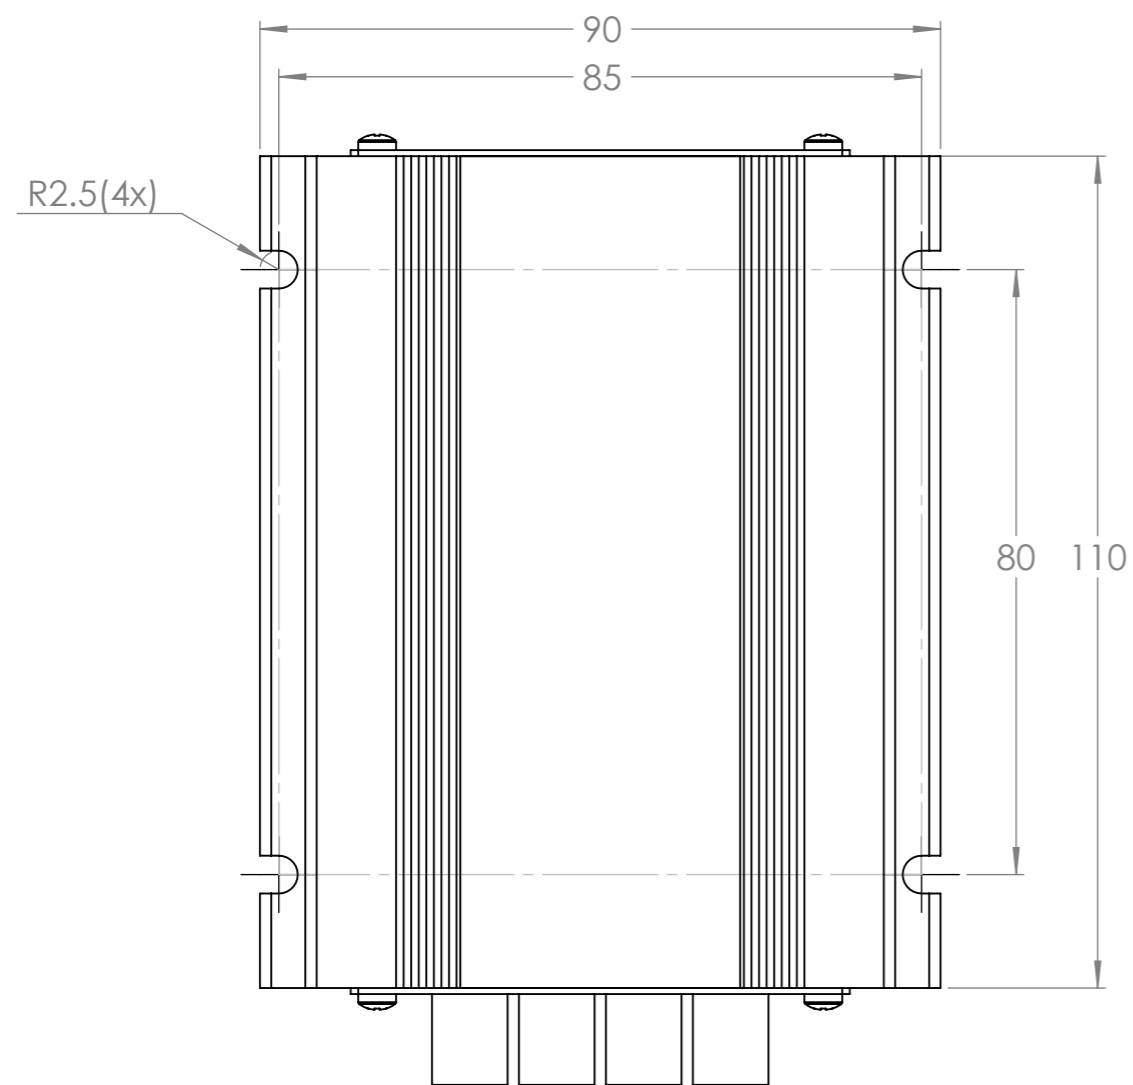

Dimension Drawing - Orion

ORI122410020

Orion 12/24-10 DC-DC converter IP20

Dimensions in mm

victron energy
BLUE POWER