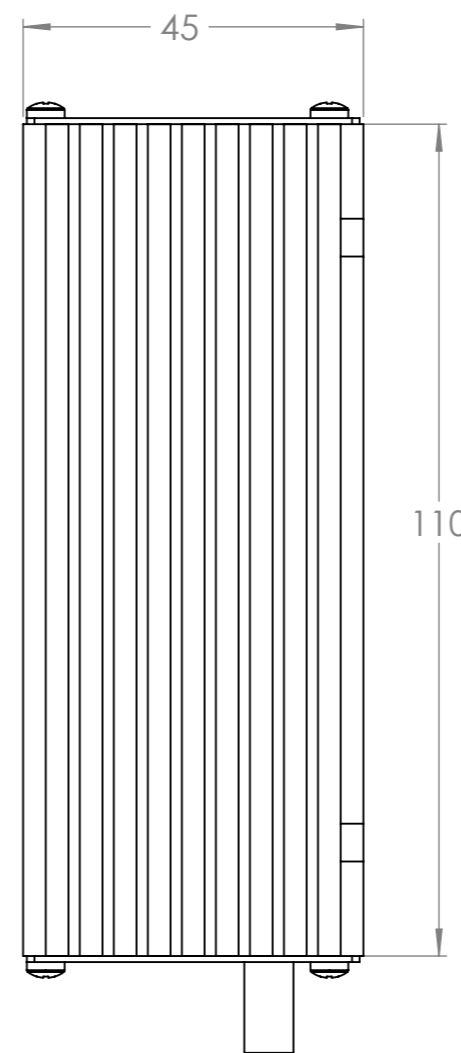

Dimension Drawing - Orion

ORI122410020

Orion 12/24-10 DC-DC converter IP20

Dimensions in mm

victron energy
BLUE POWER