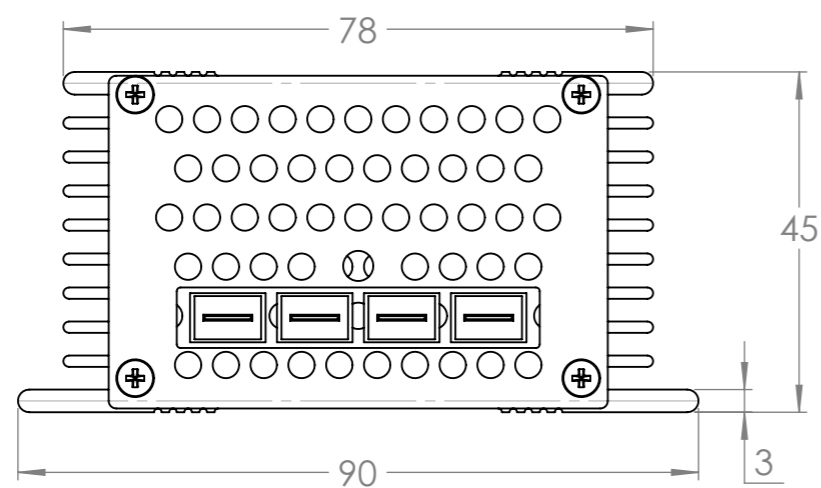

Dimension Drawing - Orion

ORI122410020

Orion 12/24-10 DC-DC converter IP20

Dimensions in mm

victron energy
BLUE POWER