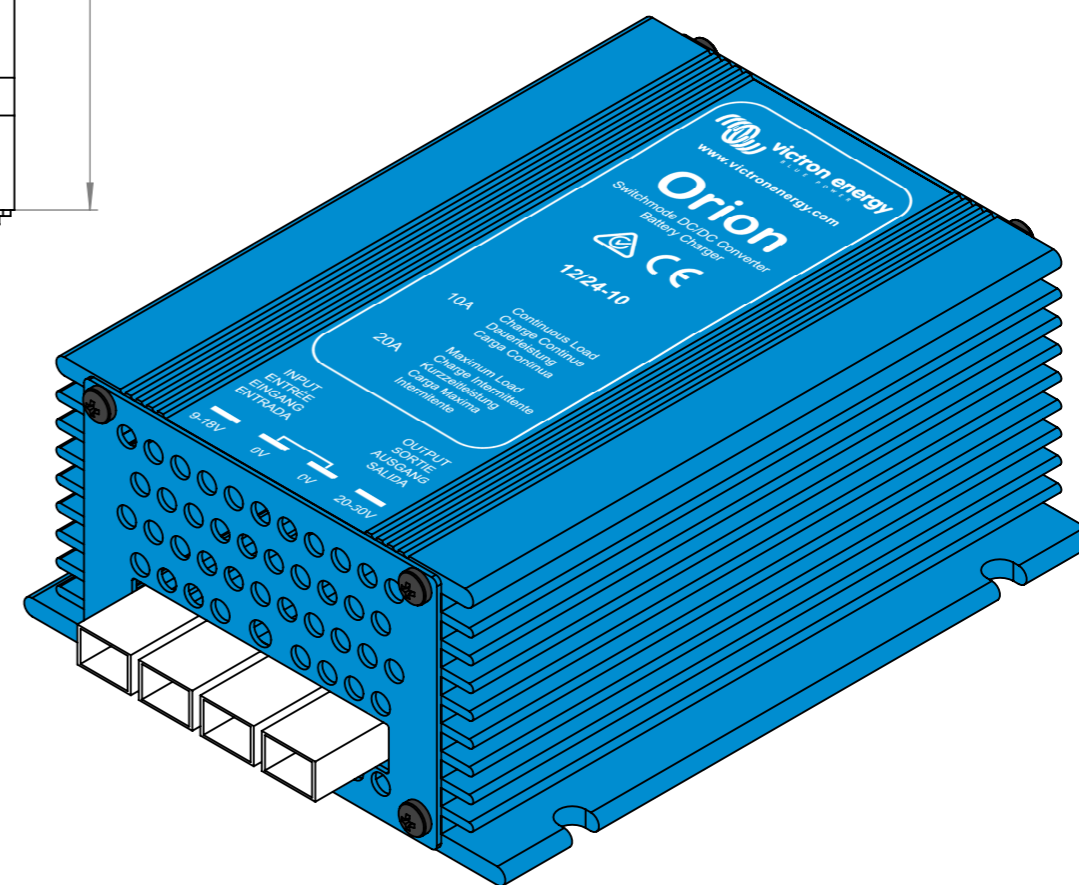

Dimension Drawing - Orion

ORI122410020

Orion 12/24-10 DC-DC converter IP20

Dimensions in mm

victron energy
BLUE POWER