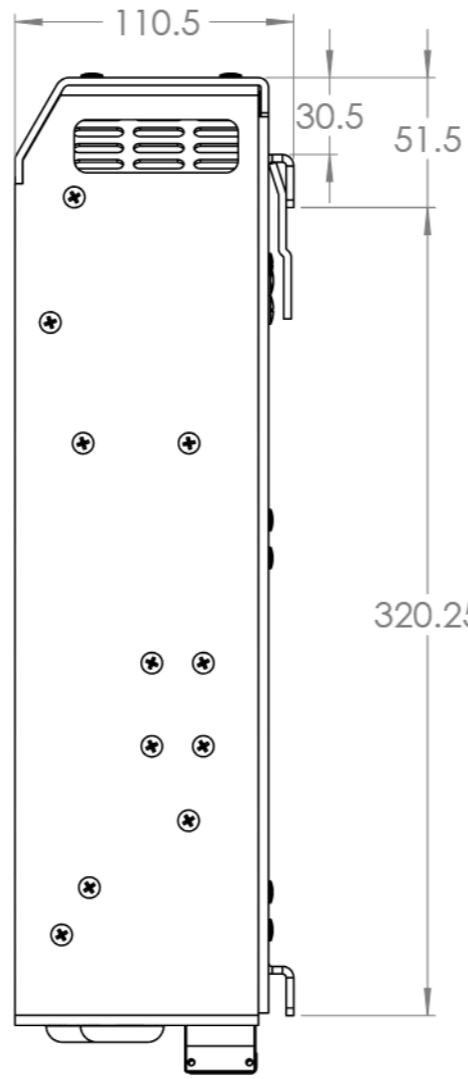

Dimension Drawing - MultiPlus Compact	
CMP121220000	MultiPlus Compact 12/1200/50-16 VE.Bus
CMP121620000	MultiPlus Compact 12/1600/70-16 VE.Bus
CMP241220000	MultiPlus Compact 24/1200/25-16 VE.Bus
CMP241620000	MultiPlus Compact 24/1600/40-16 VE.Bus

Dimensions in mm