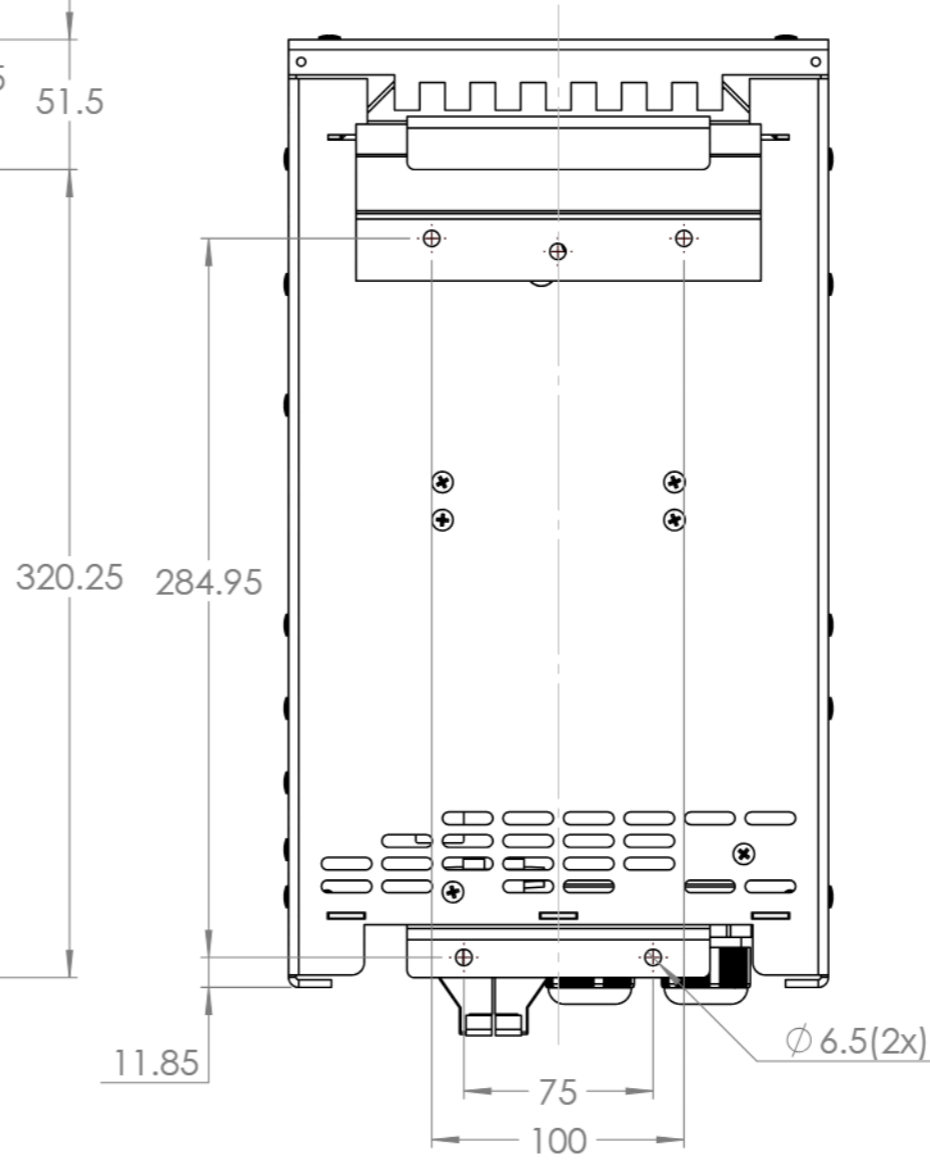

Dimension Drawing - MultiPlus Compact	
CMP121220000	MultiPlus Compact 12/1200/50-16 VE.Bus
CMP121620000	MultiPlus Compact 12/1600/70-16 VE.Bus
CMP241220000	MultiPlus Compact 24/1200/25-16 VE.Bus
CMP241620000	MultiPlus Compact 24/1600/40-16 VE.Bus

Dimensions in mm