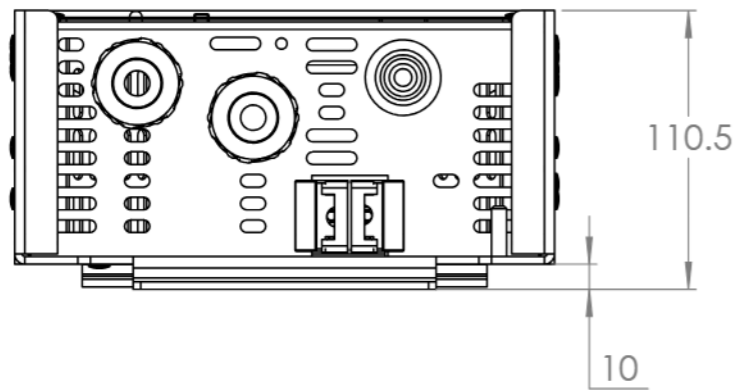

Dimension Drawing - MultiPlus Compact	
CMP121220000	MultiPlus Compact 12/1200/50-16 VE.Bus
CMP121620000	MultiPlus Compact 12/1600/70-16 VE.Bus
CMP241220000	MultiPlus Compact 24/1200/25-16 VE.Bus
CMP241620000	MultiPlus Compact 24/1600/40-16 VE.Bus

Dimensions in mm