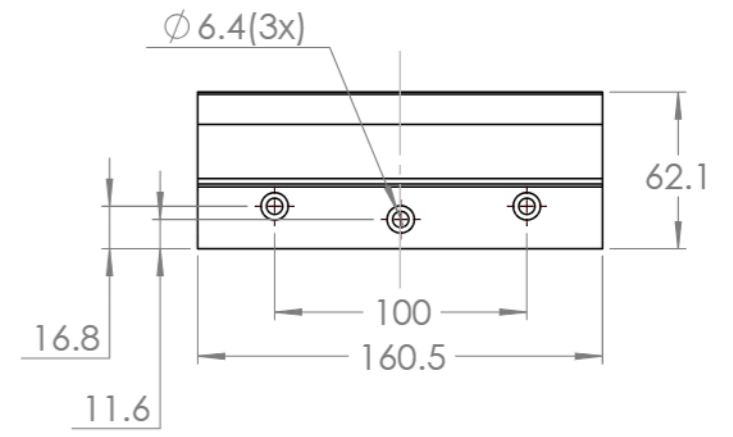

Dimension Drawing - MultiPlus Compact	
CMP121220000	MultiPlus Compact 12/1200/50-16 VE.Bus
CMP121620000	MultiPlus Compact 12/1600/70-16 VE.Bus
CMP241220000	MultiPlus Compact 24/1200/25-16 VE.Bus
CMP241620000	MultiPlus Compact 24/1600/40-16 VE.Bus

Dimensions in mm