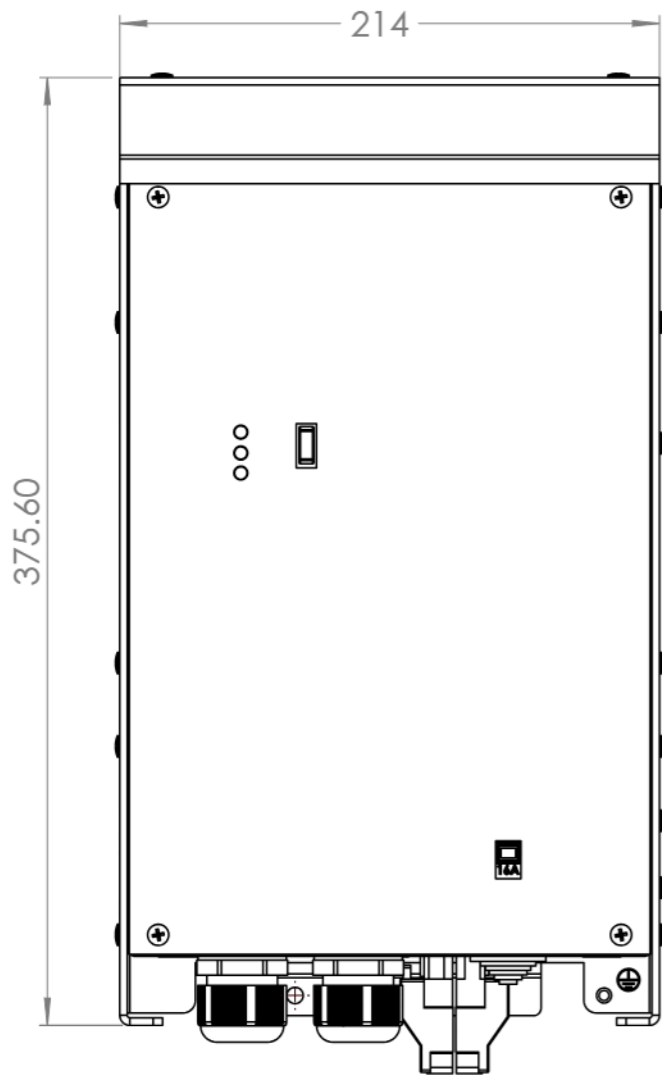

Dimension Drawing - MultiPlus Compact	
CMP121220000	MultiPlus Compact 12/1200/50-16 VE.Bus
CMP121620000	MultiPlus Compact 12/1600/70-16 VE.Bus
CMP241220000	MultiPlus Compact 24/1200/25-16 VE.Bus
CMP241620000	MultiPlus Compact 24/1600/40-16 VE.Bus

Dimensions in mm