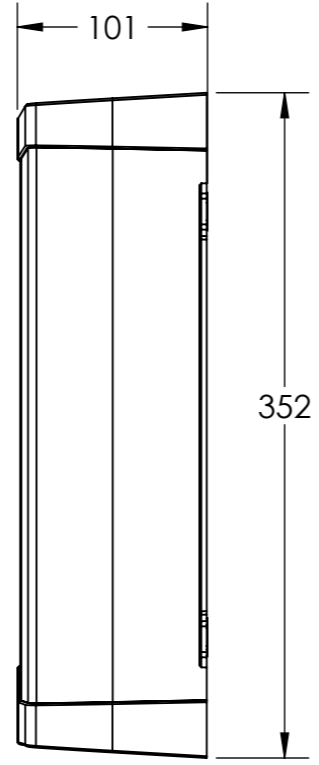

Dimension Drawing - MultiPlus	
PMP121800000	MultiPlus 12/800/35-16 230V VE.Bus
PMP241800000	MultiPlus 24/800/16-16 230V VE.Bus
PMP481800000	MultiPlus 48/800/9-16 230V VE.Bus

Dimensions in mm

victron energy