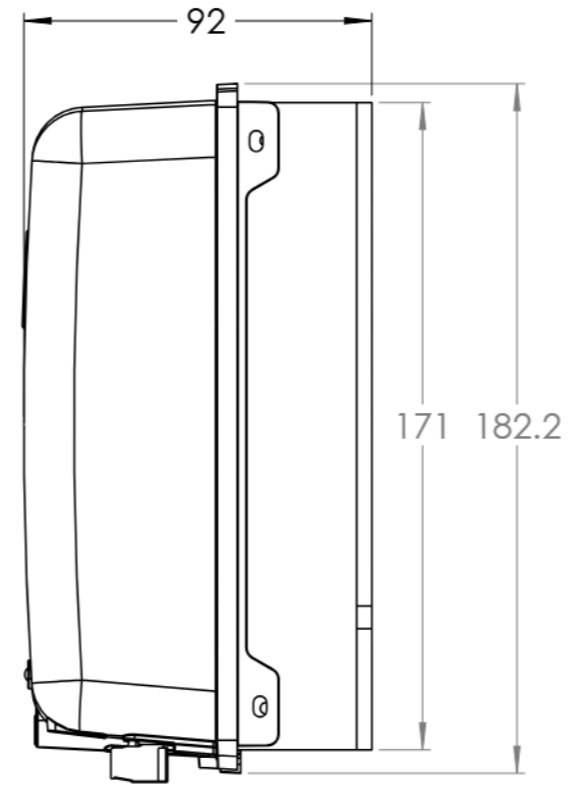

Dimension Drawing - (Smart)Solar charge controller (L)	
SCC125070441	BlueSolar MPPT 250/70-Tr VE.Can
SCC115070411	SmartSolar MPPT 150/70-Tr VE.Can
SCC125070421	SmartSolar MPPT 250/70-Tr VE.Can

DETAIL B
SCALE 1 : 1

DETAIL A
SCALE 1 : 1

Dimensions in mm