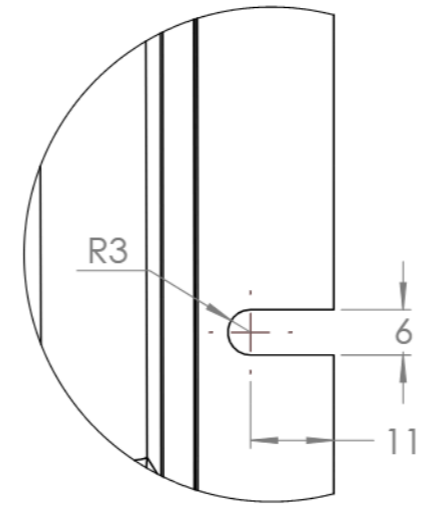

Dimension Drawing - (Smart)Solar charge controller (L)	
SCC125070441	BlueSolar MPPT 250/70-Tr VE.Can
SCC115070411	SmartSolar MPPT 150/70-Tr VE.Can
SCC125070421	SmartSolar MPPT 250/70-Tr VE.Can

DETAIL B
SCALE 1 : 1

DETAIL A
SCALE 1 : 1

Dimensions in mm