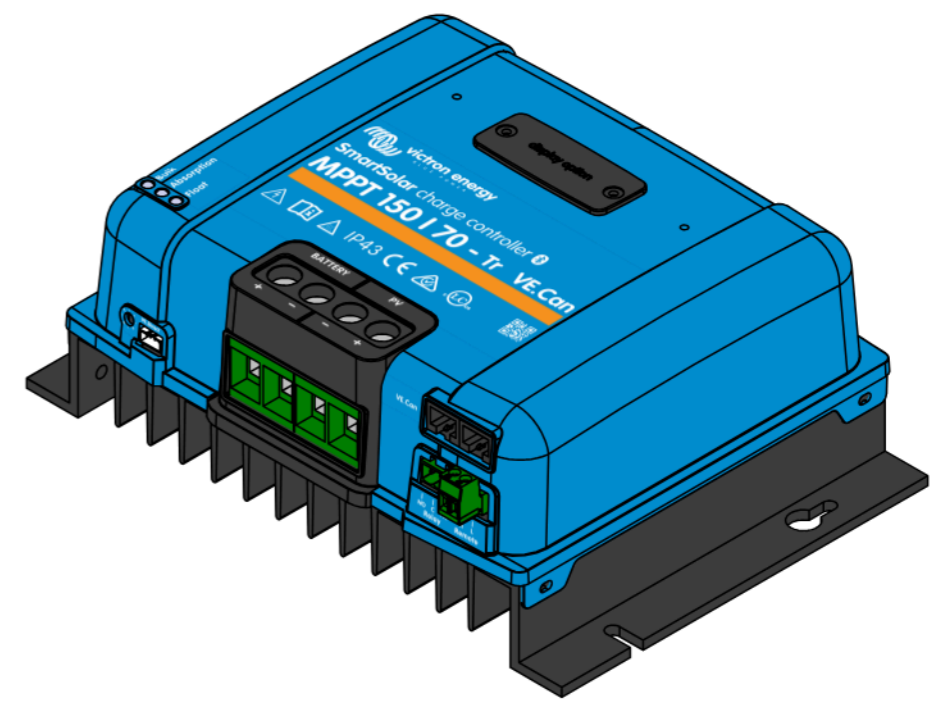

Dimension Drawing - (Smart)Solar charge controller (L)	
SCC125070441	BlueSolar MPPT 250/70-Tr VE.Can
SCC115070411	SmartSolar MPPT 150/70-Tr VE.Can
SCC125070421	SmartSolar MPPT 250/70-Tr VE.Can

DETAIL B
SCALE 1 : 1

DETAIL A
SCALE 1 : 1

Dimensions in mm