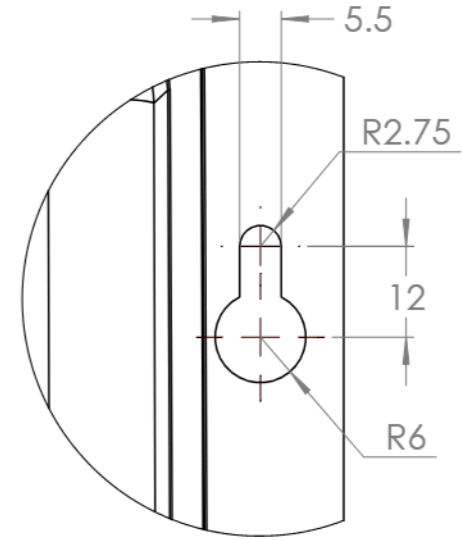

Dimension Drawing - (Smart)Solar charge controller (L)	
SCC125070441	BlueSolar MPPT 250/70-Tr VE.Can
SCC115070411	SmartSolar MPPT 150/70-Tr VE.Can
SCC125070421	SmartSolar MPPT 250/70-Tr VE.Can

DETAIL B
SCALE 1 : 1

DETAIL A
SCALE 1 : 1

Dimensions in mm