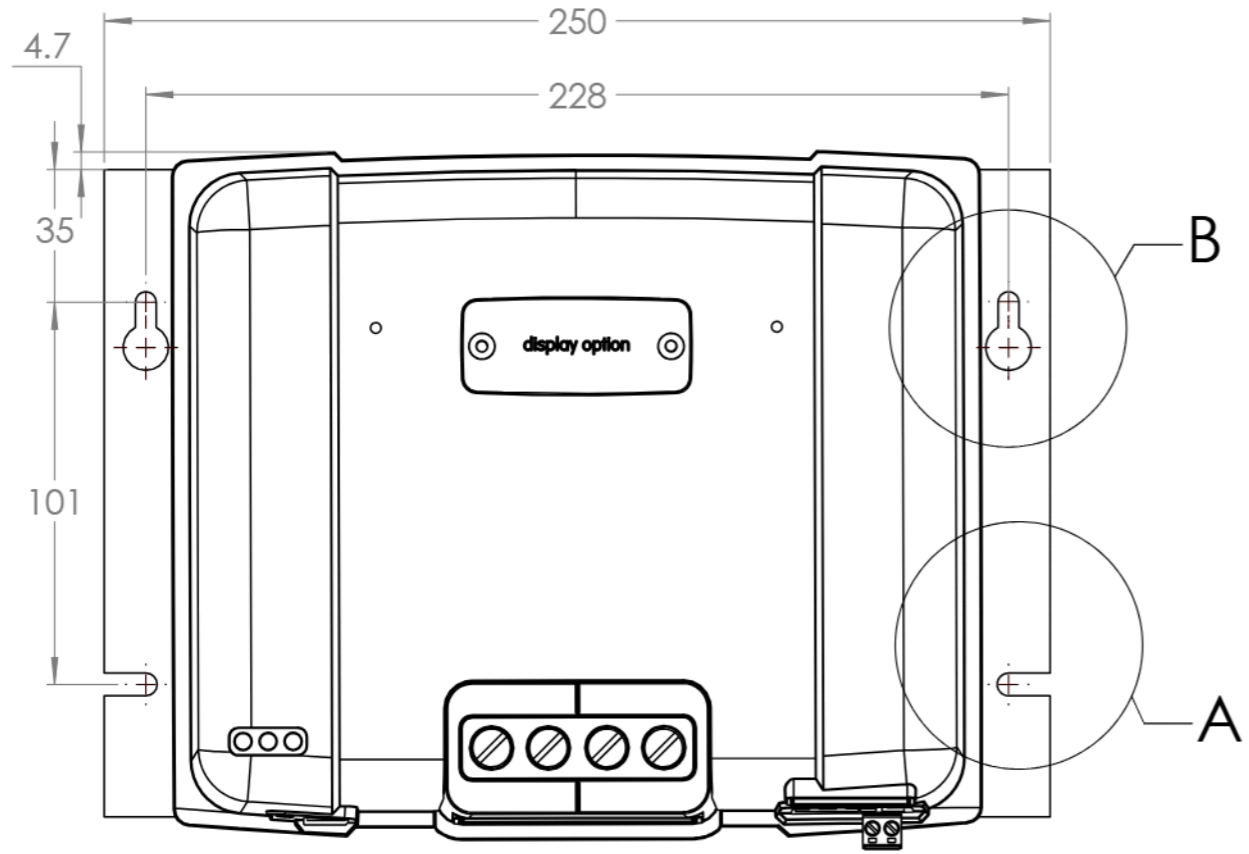

Dimension Drawing - (Smart)Solar charge controller (L)	
SCC125070441	BlueSolar MPPT 250/70-Tr VE.Can
SCC115070411	SmartSolar MPPT 150/70-Tr VE.Can
SCC125070421	SmartSolar MPPT 250/70-Tr VE.Can

DETAIL B
SCALE 1 : 1

DETAIL A
SCALE 1 : 1

Dimensions in mm