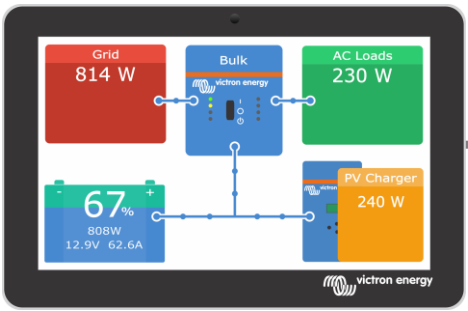

Optional: Victron Energy Meter VM-3P75CT

VE.Can

BMS-CAN

VE.Bus

GND