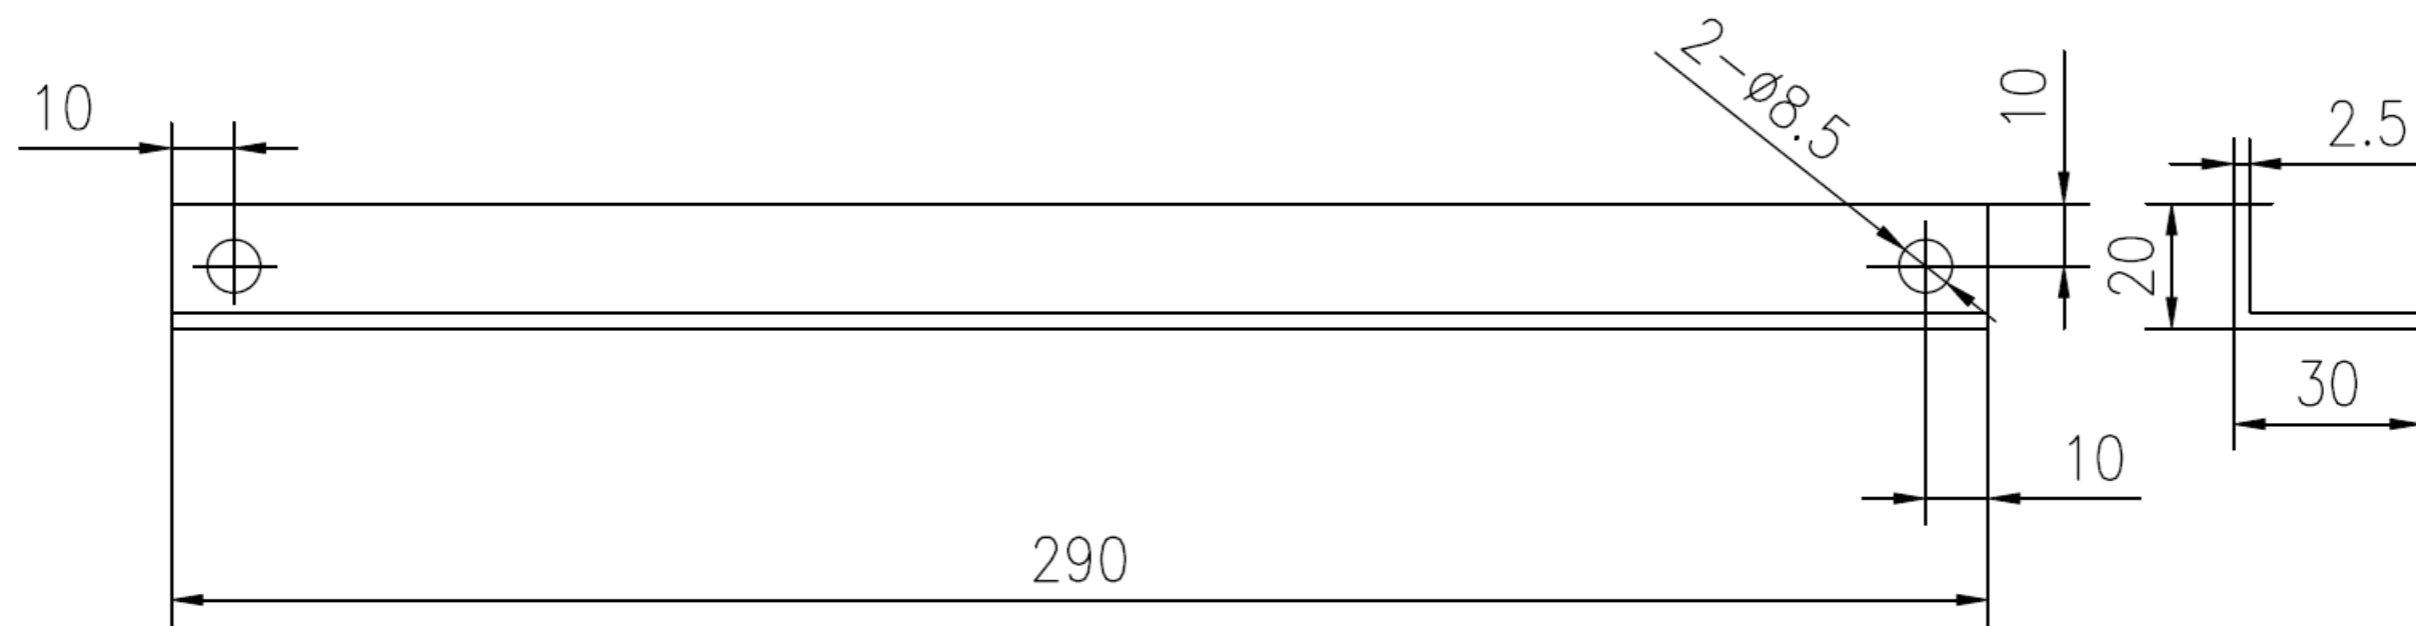

8-03-002560

Measure unit: mm
Material: Aluminium
Color: White

Measure unit: mm
 Material: Aluminium
 Color: White