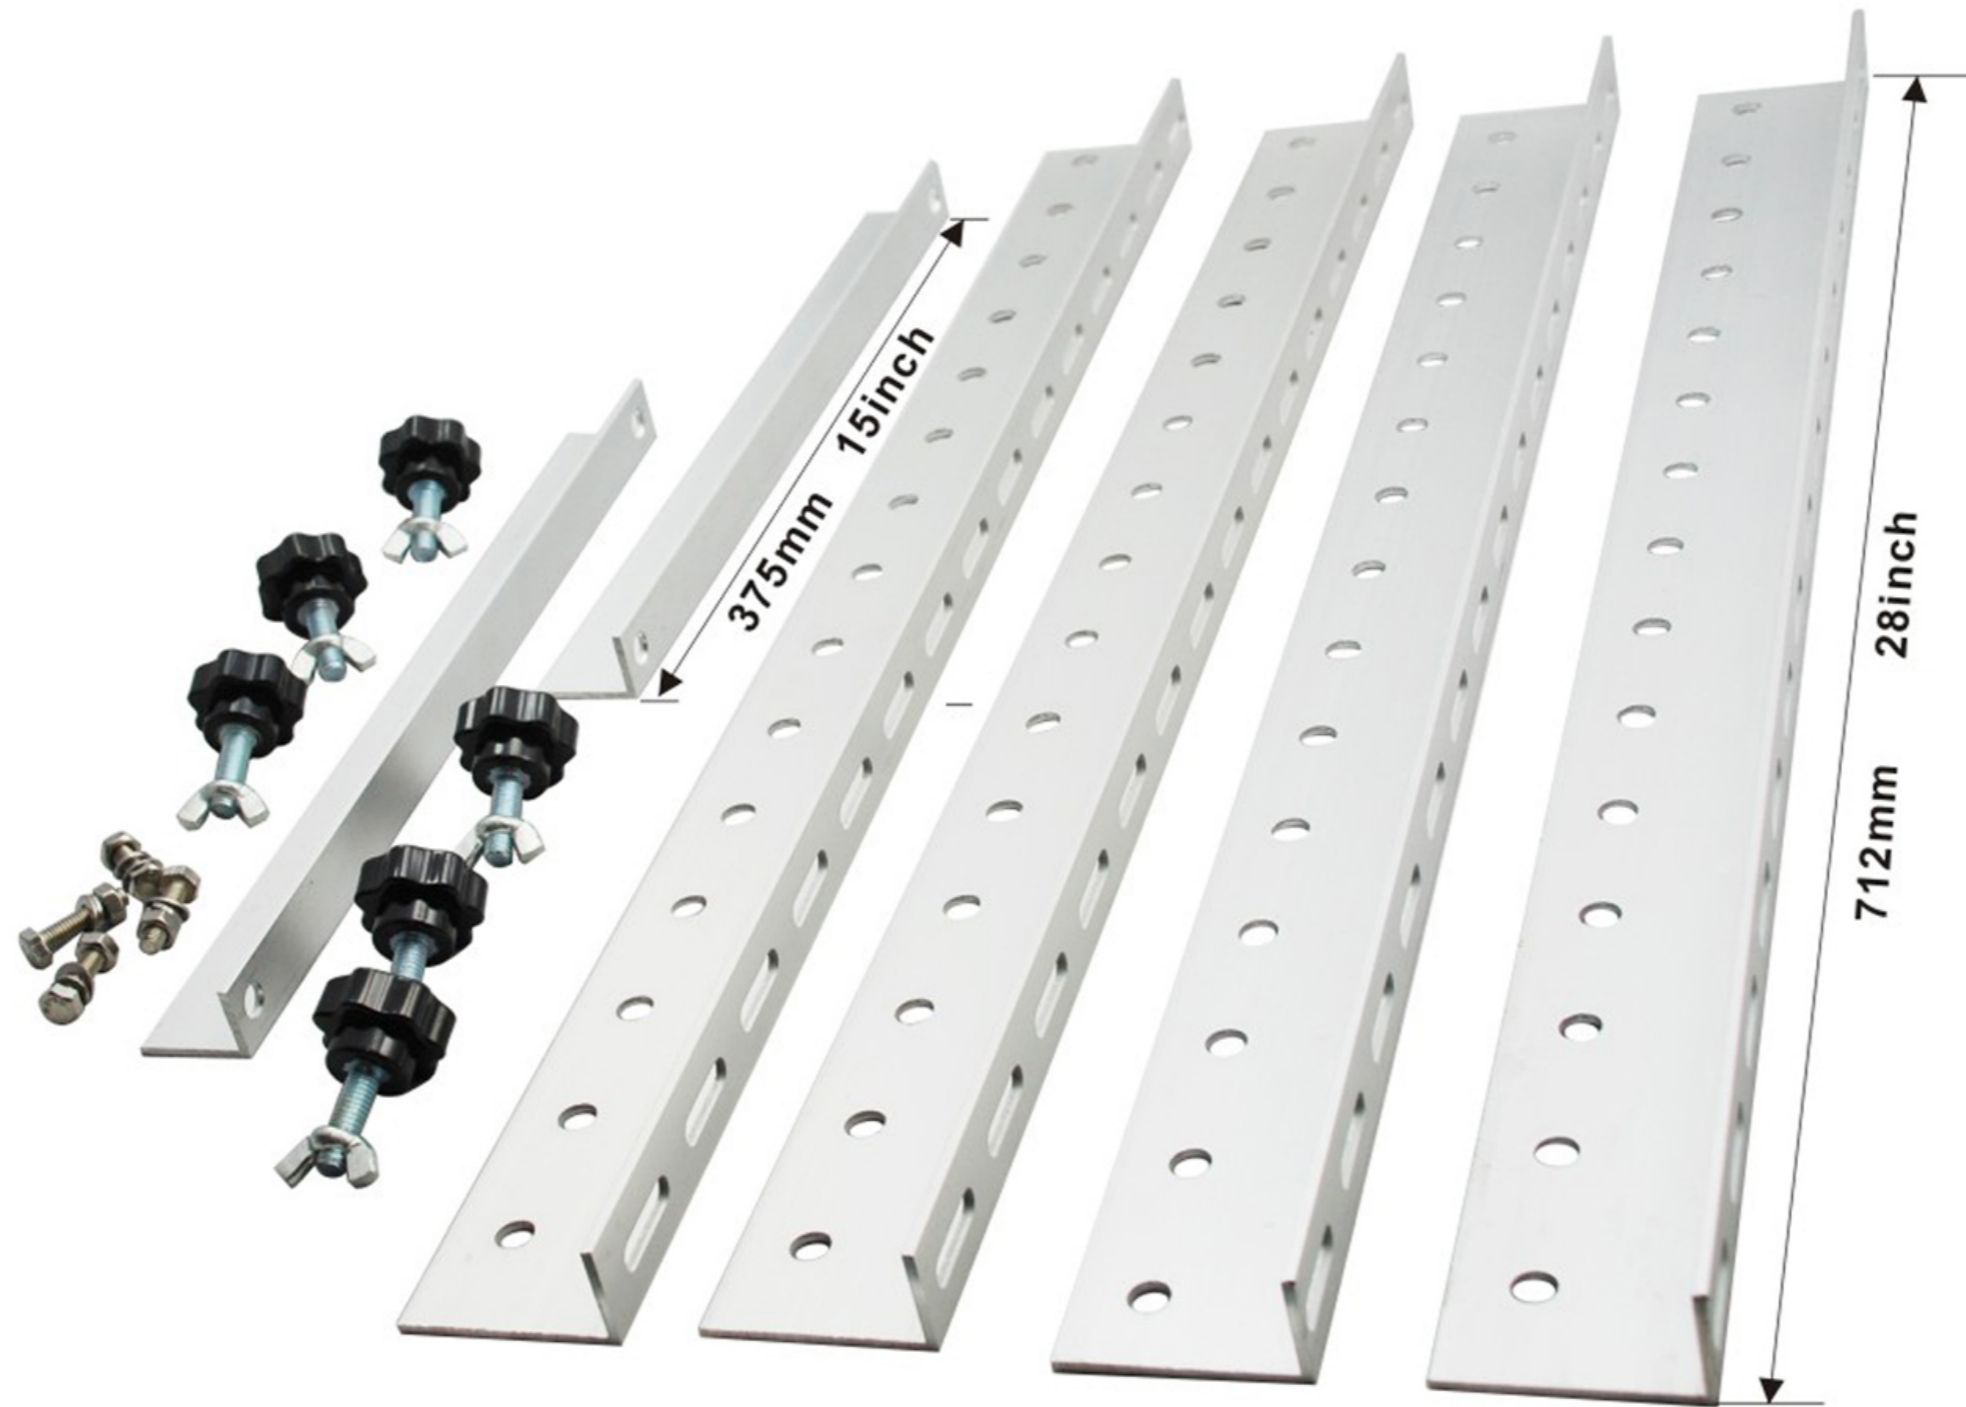

8-03-002560

Measure unit: mm
Material: Aluminium
Color: White

Measure unit: mm
 Material: Aluminium
 Color: White