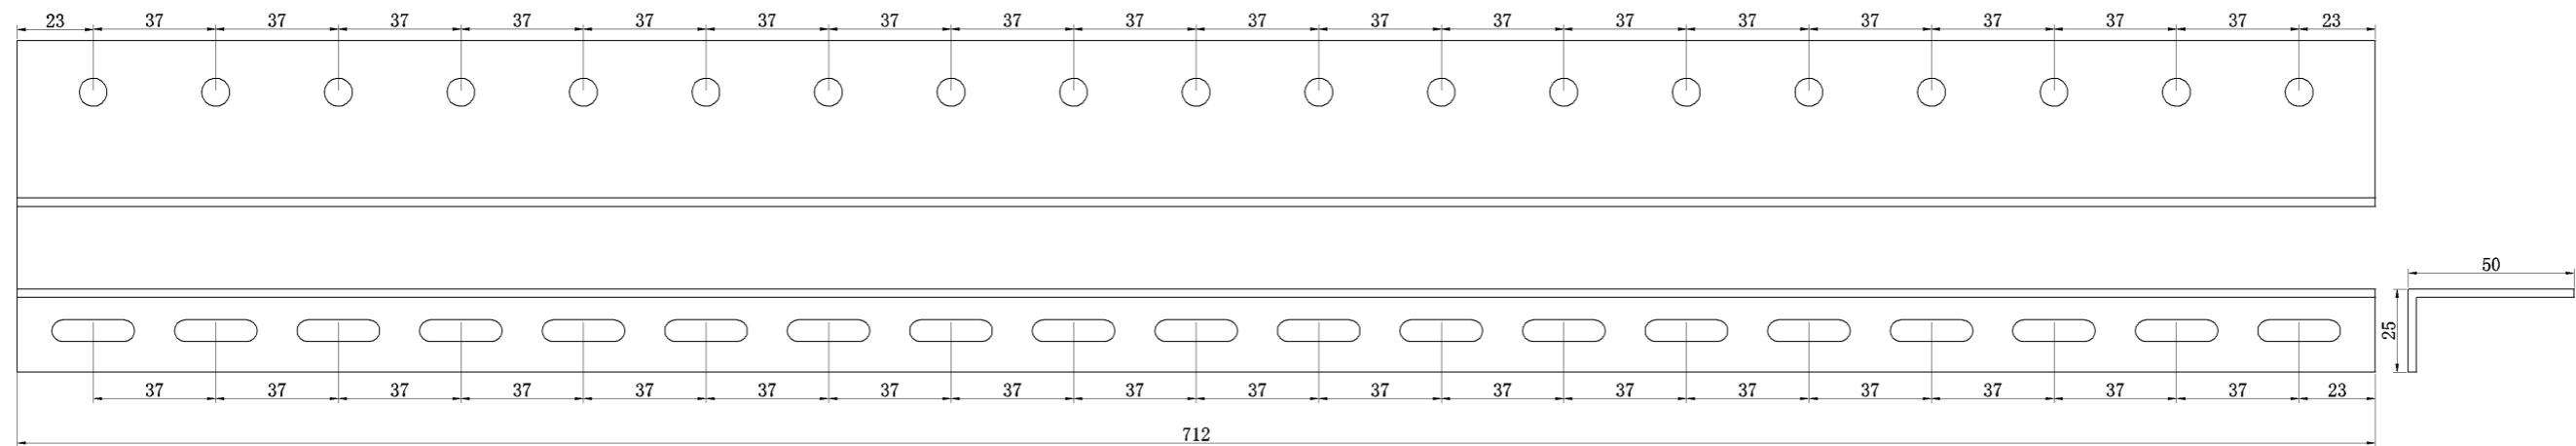

8-03-002560

Measure unit: mm
Material: Aluminium
Color: White

Measure unit: mm
 Material: Aluminium
 Color: White