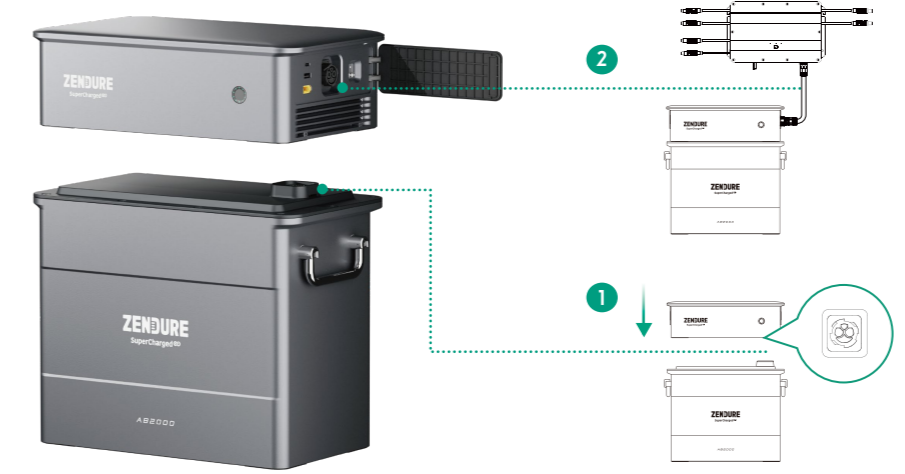

Modular Design for SolarFlow System

SolarFlow's stack-and-go design makes it easy to add Ace to your existing system, and easily upgrade at any time.

Founded in 2017, Zendure is one of the fastest-growing EnergyTech start-ups located in the technology hubs of Silicon Valley, USA, and the Greater Bay Area, China, Japan, and Germany.

Our purpose is to accelerate a sustainable future.

Our mission is to deliver reliable and affordable clean energy for households worldwide by popularizing the latest EnergyTech.

- German site: <https://zendure.de>
- European site: <https://eu.zendure.com>
- US site: <http://zendure.com>

Contact us
Support: support@zendure.com
PR & Influencer: pr@zendure.com
Distributors: sales@zendure.com

zendure.com
ZD-Ace-ZY-EN-V01