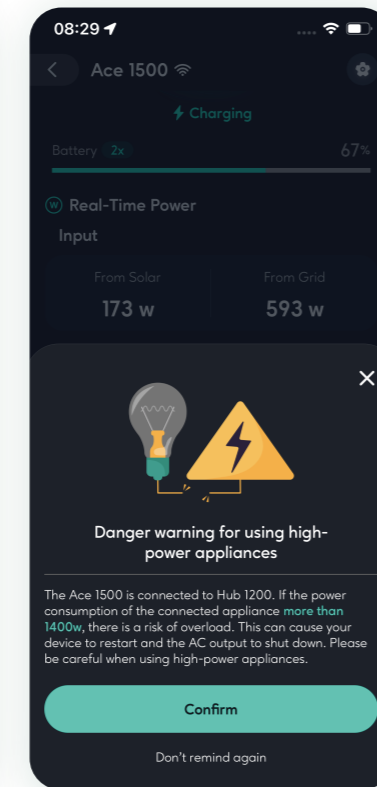

Scenarios

ZEN+ Home

Experience the power of Zen+ Home, a smart energy management hub that puts you in control while driving sustainability and cost savings, empowering energy management, taking charge of your consumption via Zendure App. It will also help you to take full control of your home appliances anywhere and anytime, resulting in a more energy-conscious lifestyle.

Zendure App

- AIoT Real-time Intelligent Energy Allocation
- Second-level Bi-Directional Real-time Energy Monitoring
- Smart Control for Uncompromising Safety
- Seamless energy usage data, providing a comprehensive insights of your consumption patterns
- 1W increments (Above 100W)

Real-time monitoring and management via energy meter and smart plugs.

SolarFlow Ace System Architecture

On Grid/Off Grid

Off Grid

Ace 1500

Wireless Type	Bluetooth, Wi-Fi
AC Output	Rated 1,500W (Surge 3,000W) 230Vac, 6.82A, 50Hz/60Hz
Power Factor Range	>0.99
USB-C Output	5V = 3A, 9V = 3A, 12V = 3A, 15V = 3A, 20V = 3.25A, 65W Max
USB-A Output	5V = 2.4A, 12W Max
XT-60 Output	13V = 10A, 130W Max
Total Output	1,707W Max
AC Input	900W Max 220-240Vac, 50Hz/60Hz
PV Input	16-60V = 10A, 400W Max
Vmax PV (absolute maximum)	d.c. 60V
Isc PV (absolute maximum)	d.c. 16A
Total Input	1,300W Max
Battery Connection Port Power	1,920W (48V, 40A)
Hub Connection Port Power	1,920W (48V, 40A)
Operating Temperature	-20°C ~ 45°C
Protection Class	II
IP Level	IP31
Dimensions	326 × 200 × 108mm
Weight	4kg

ZENDURE

SuperCharged

SolarFlow Ace

Power Beyond Boundaries

SolarFlow Plug & Play On & Off-Grid Solution

The basic warranty of the Ace 1500 is 5 years

This warranty policy is limited to Zendure products only