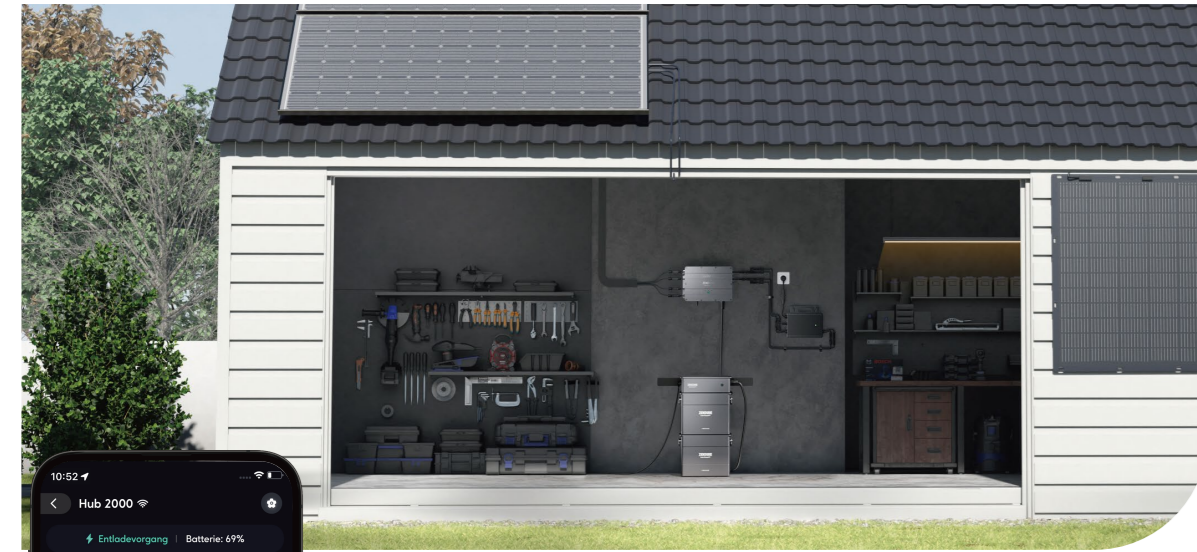

## ZEN+ Home

Experience the power of Zen+ Home, a smart energy management hub that puts you in control while driving sustainability and cost savings, empowering energy management, taking charge of your consumption via Zendure App. It will also help you to take full control of your home appliances anywhere and anytime, resulting in a more energy-conscious lifestyle.

## Make the SolarFlow an Adventure Mate

Take portable power wherever you roam for camping, RVs, and other outdoor excursions.

## Versatile Power for On-Grid and Off-Grid Lifestyles

Ace's versatile design seamlessly adapts to provide reliable power both on and off the grid. Whether at home or venturing outdoors, SolarFlow Ace ensures access to dependable electricity across diverse settings and lifestyles.