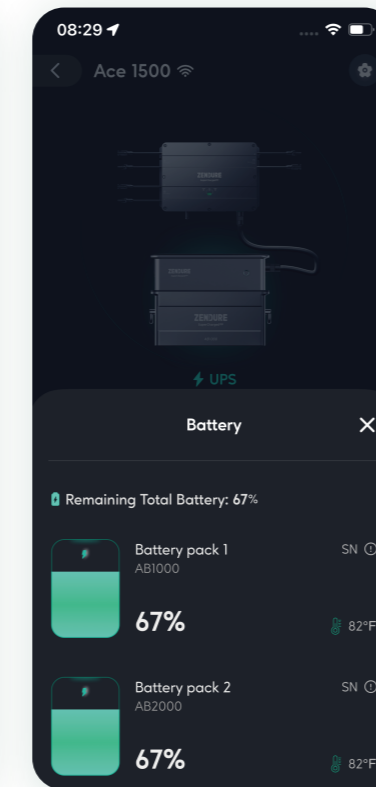

Scenarios

ZEN+ Home

Experience the power of Zen+ Home, a smart energy management hub that puts you in control while driving sustainability and cost savings, empowering energy management, taking charge of your consumption via Zendure App. It will also help you to take full control of your home appliances anywhere and anytime, resulting in a more energy-conscious lifestyle.

Zendure App

- AIoT Real-time Intelligent Energy Allocation
- Second-level Bi-Directional Real-time Energy Monitoring
- Smart Control for Uncompromising Safety
- Seamless energy usage data, providing a comprehensive insights of your consumption patterns
- 1W increments (Above 100W)

Real-time monitoring and management via energy meter and smart plugs.

SolarFlow Ace System Architecture

On Grid/Off Grid

Off Grid

Ace 1500

Wireless Type	Bluetooth, Wi-Fi
AC Output	Rated 1,500W (Surge 3,000W) 230Vac, 6.82A, 50Hz/60Hz
Power Factor Range	>0.99
USB-C Output	5V = 3A, 9V = 3A, 12V = 3A, 15V = 3A, 20V = 3.25A, 65W Max
USB-A Output	5V = 2.4A, 12W Max
XT-60 Output	13V = 10A, 130W Max
Total Output	1,707W Max
AC Input	900W Max 220-240Vac, 50Hz/60Hz
PV Input	16-60V = 10A, 400W Max
Vmax PV (absolute maximum)	d.c. 60V
Isc PV (absolute maximum)	d.c. 16A
Total Input	1,300W Max
Battery Connection Port Power	1,920W (48V, 40A)
Hub Connection Port Power	1,920W (48V, 40A)
Operating Temperature	-20°C ~ 45°C
Protection Class	II
IP Level	IP31
Dimensions	326 × 200 × 108mm
Weight	4kg

ZENDURE

SuperCharged

SolarFlow Ace

Power Beyond Boundaries

SolarFlow Plug & Play On & Off-Grid Solution

The basic warranty of the Ace 1500 is 5 years

This warranty policy is limited to Zendure products only