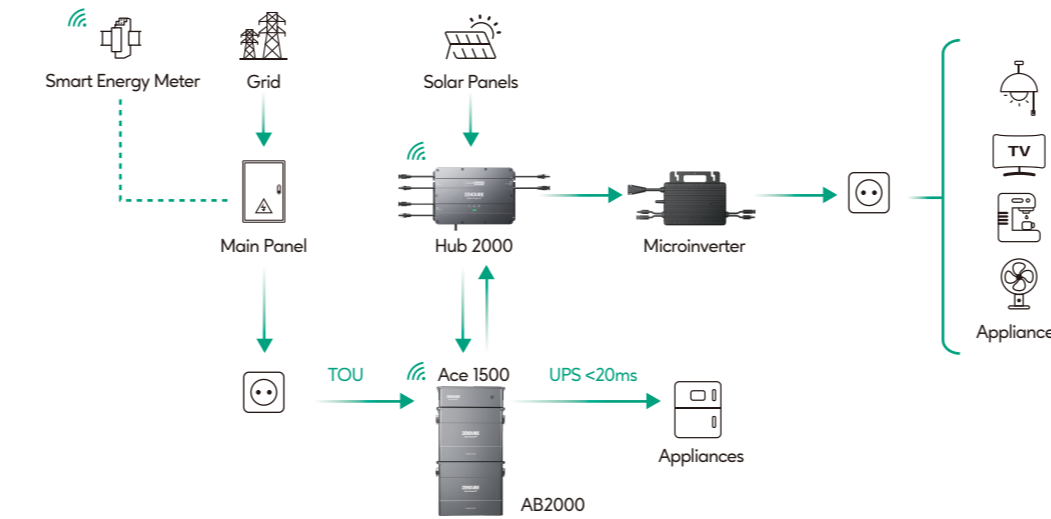

SolarFlow Ace System Architecture

On Grid/Off Grid