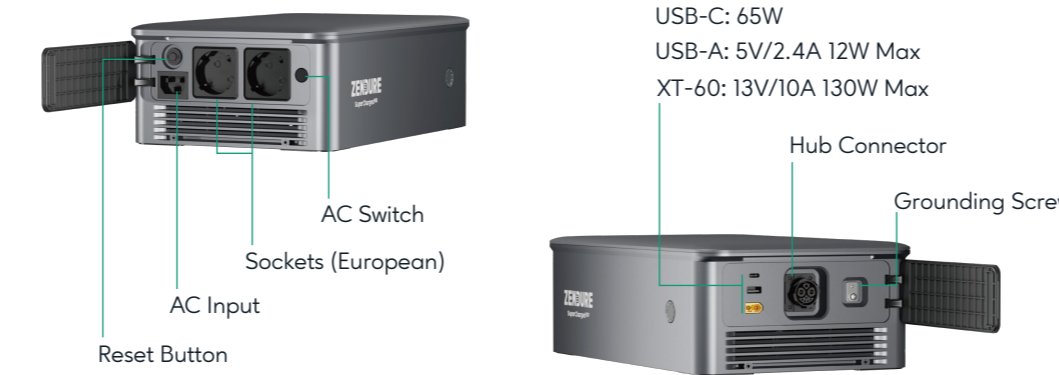

Versatile Power for On-Grid and Off-Grid Lifestyles

Ace's versatile design seamlessly adapts to provide reliable power both on and off the grid. Whether at home or venturing outdoors, SolarFlow Ace ensures access to dependable electricity across diverse settings and lifestyles.