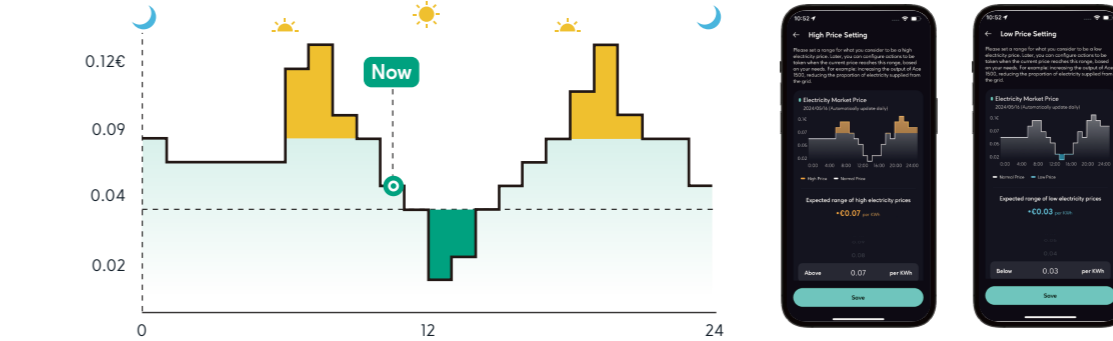

Leverage Day-Ahead Electricity Price to Optimize TOU Cost-Efficiency

Zendure's APP integrates with Nord Pool's day-ahead energy wholesale price, providing insights to reduce energy costs with time-of-use. Maximize energy savings through automated charging scheduling and real-time pricing alerts, ensuring optimal usage via time-of-use.